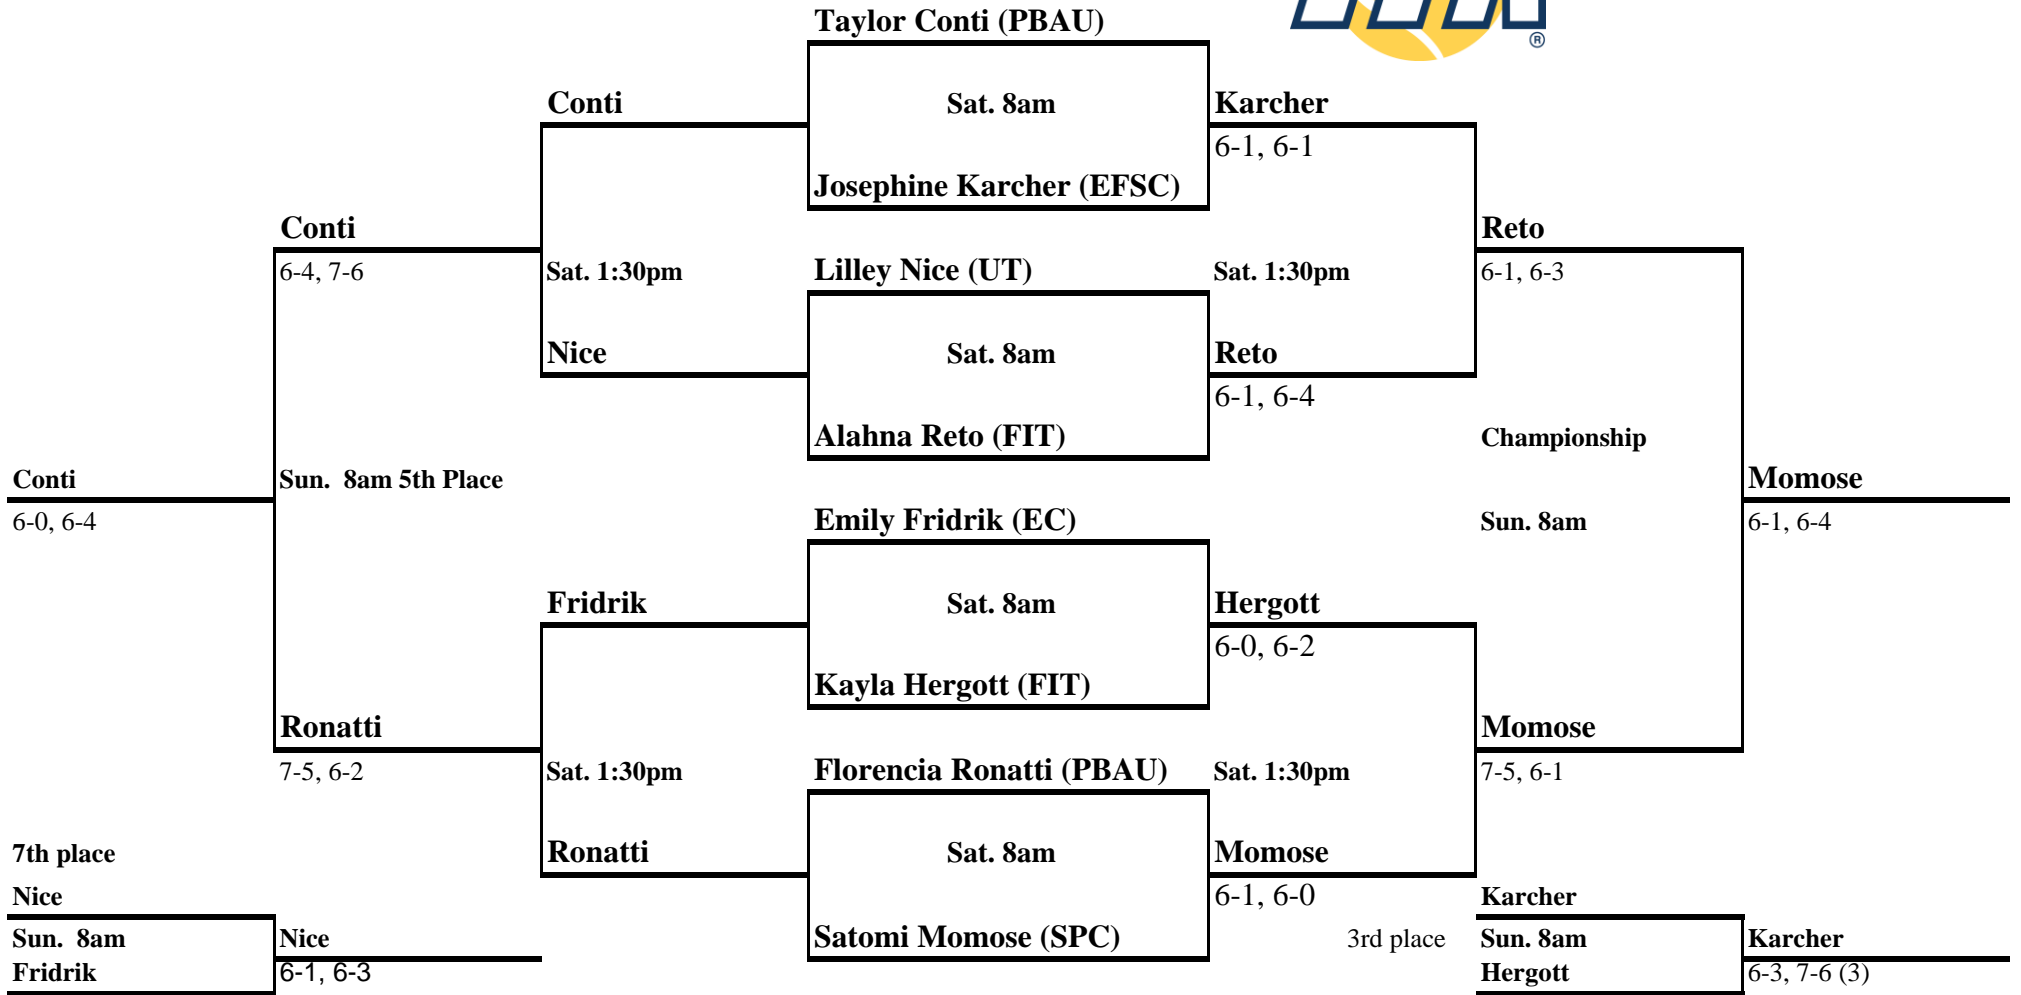

Panther Tennis Invitational

Flight 1 Women's Singles hosted at Desoto Tennis Center
September 16-18, 2016

Event Id: 331715

Panther Tennis Invitational

Flight 2 Women's Singles hosted at Desoto Tennis Center
September 16-18, 2016

Event Id: 331716

Panther Tennis Invitational

Flight 3 Women's Singles hosted at Desoto Tennis Center
September 16-18, 2016

Event Id: 331717

Panther Tennis Invitational

Flight 4 Women's Singles hosted at Desoto Tennis Center
September 16-18, 2016

Event Id: 331720

Panther Tennis Invitational

Flight 7 Women's Singles hosted at Kiwi Tennis Club
September 16-18, 2016

Event Id: 331721

CLAY COURTS

Panther Tennis Invitational

*Flight 1 Women's Doubles hosted at Desoto Tennis Center
September 16-18, 2016*

Event Id: 331723

Panther Tennis Invitational

Flight 2 Women's Doubles hosted at Desoto Tennis Center
September 16-18, 2016

Event Id: 331724

Panther Tennis Invitational

*Flight 3 Women's Doubles hosted at Kiwi Tennis Club
September 16-18, 2016*