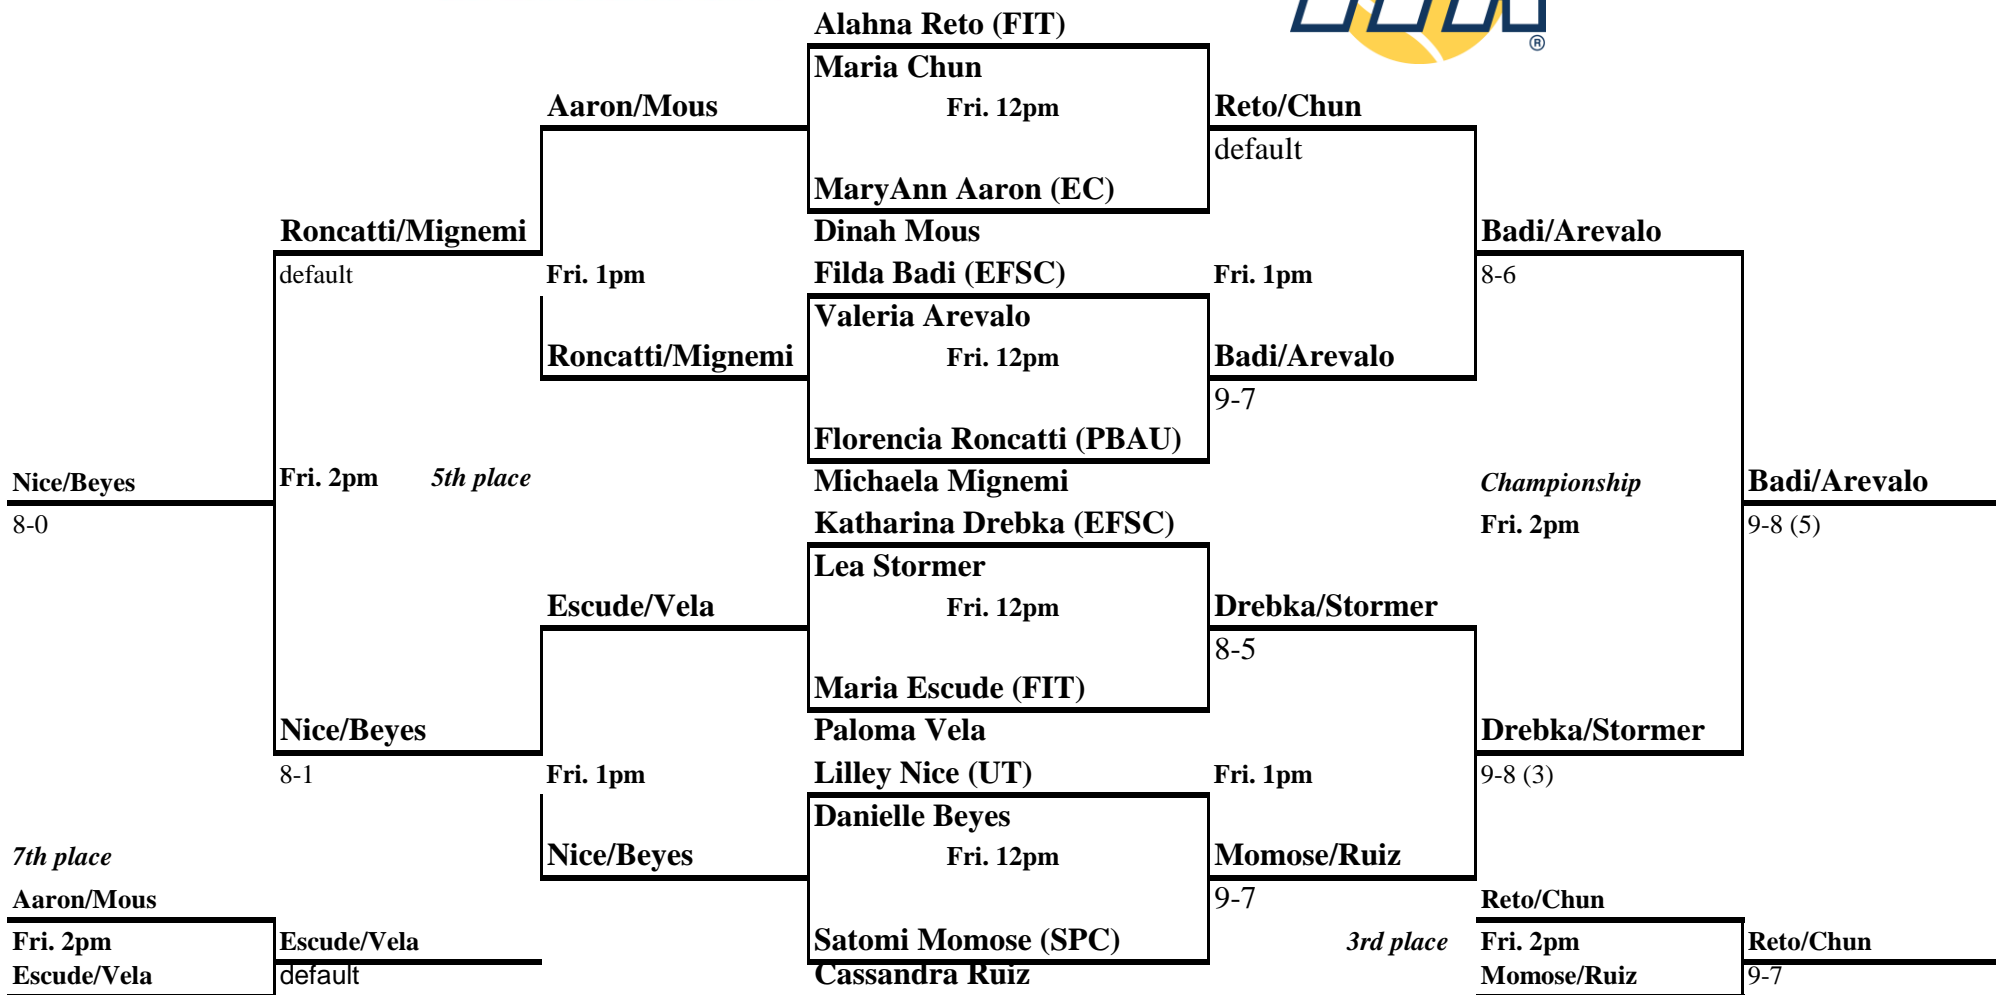

Event Id: 331720

Panther Tennis Invitational

Flight 7 Women's Singles hosted at Kiwi Tennis Club
September 16-18, 2016

Event Id: 331721

CLAY COURTS

Panther Tennis Invitational

*Flight 1 Women's Doubles hosted at Desoto Tennis Center
September 16-18, 2016*

Event Id: 331723

Panther Tennis Invitational

Flight 2 Women's Doubles hosted at Desoto Tennis Center
September 16-18, 2016

Event Id: 331724

Panther Tennis Invitational

*Flight 3 Women's Doubles hosted at Kiwi Tennis Club
September 16-18, 2016*