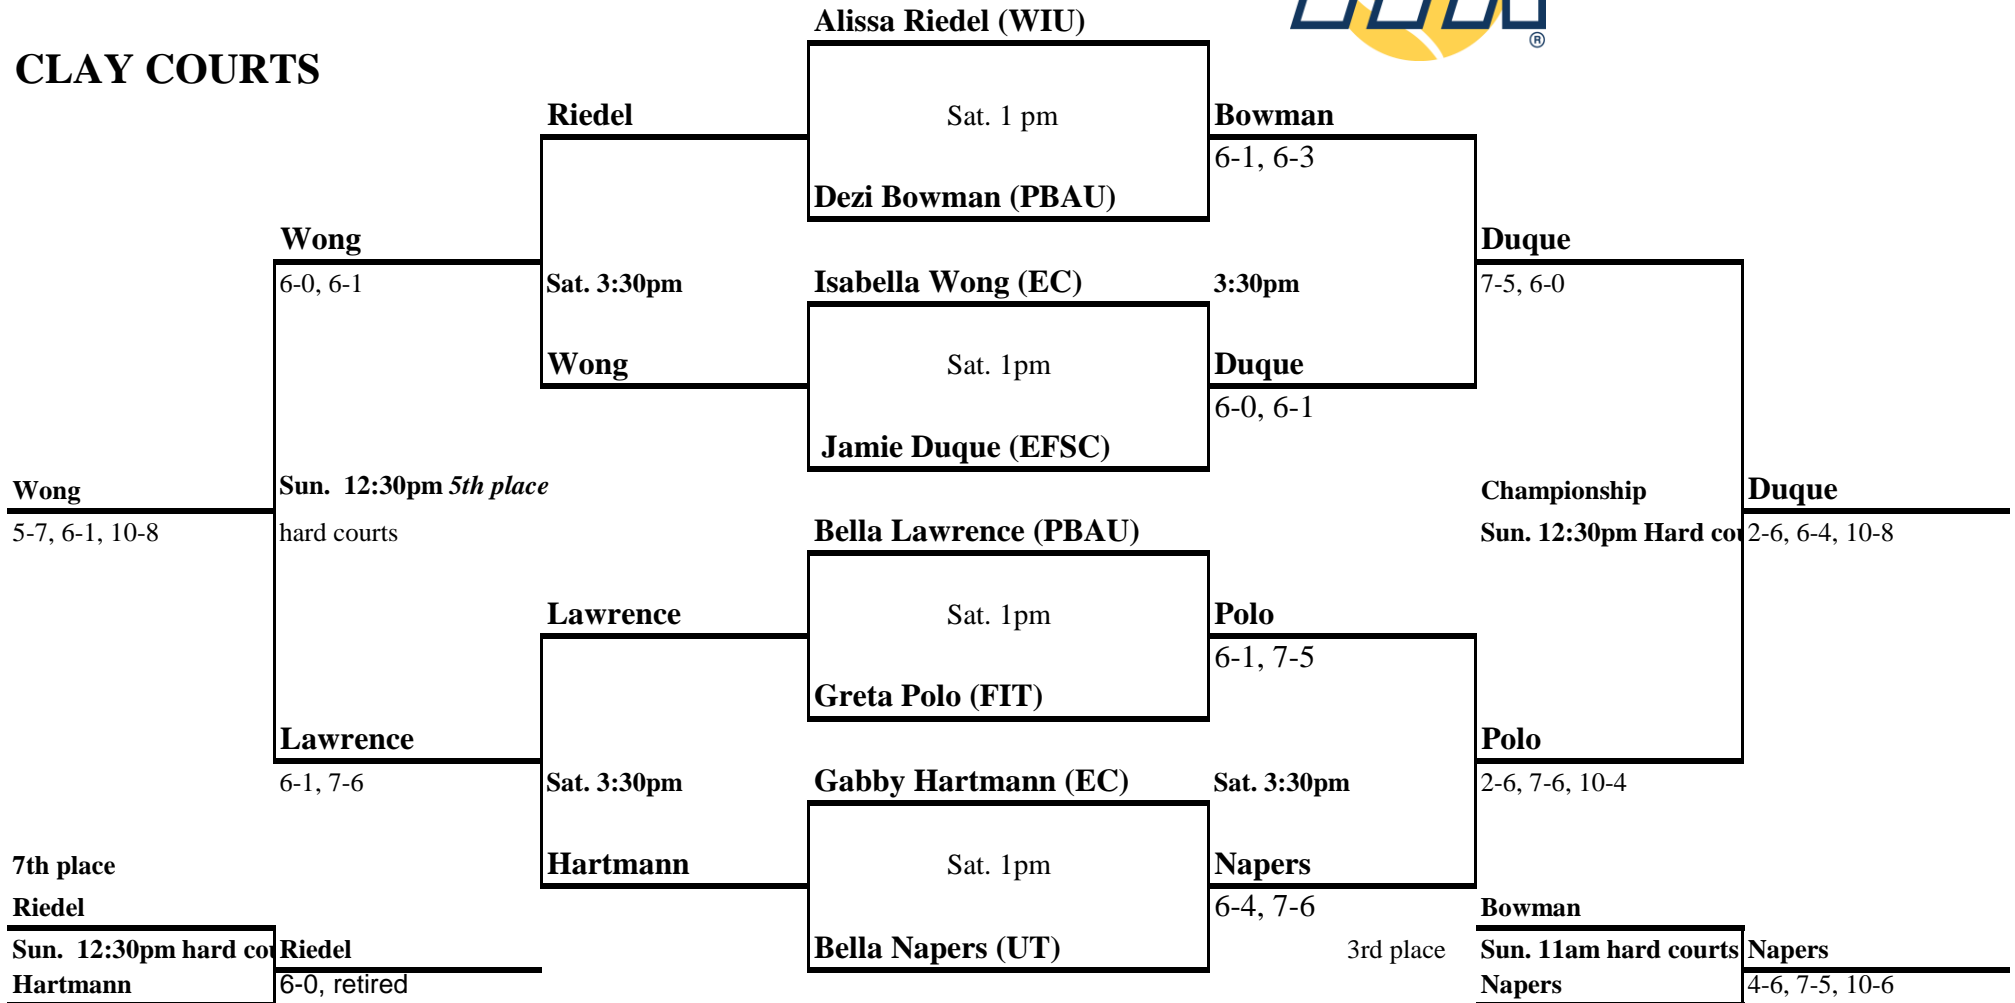

Event Id: 331720

Panther Tennis Invitational

Flight 7 Women's Singles hosted at Kiwi Tennis Club
September 16-18, 2016

Event Id: 331721

CLAY COURTS

Panther Tennis Invitational

*Flight 1 Women's Doubles hosted at Desoto Tennis Center
September 16-18, 2016*

Event Id: 331723

Panther Tennis Invitational

Flight 2 Women's Doubles hosted at Desoto Tennis Center
September 16-18, 2016

Event Id: 331724

Panther Tennis Invitational

*Flight 3 Women's Doubles hosted at Kiwi Tennis Club
September 16-18, 2016*