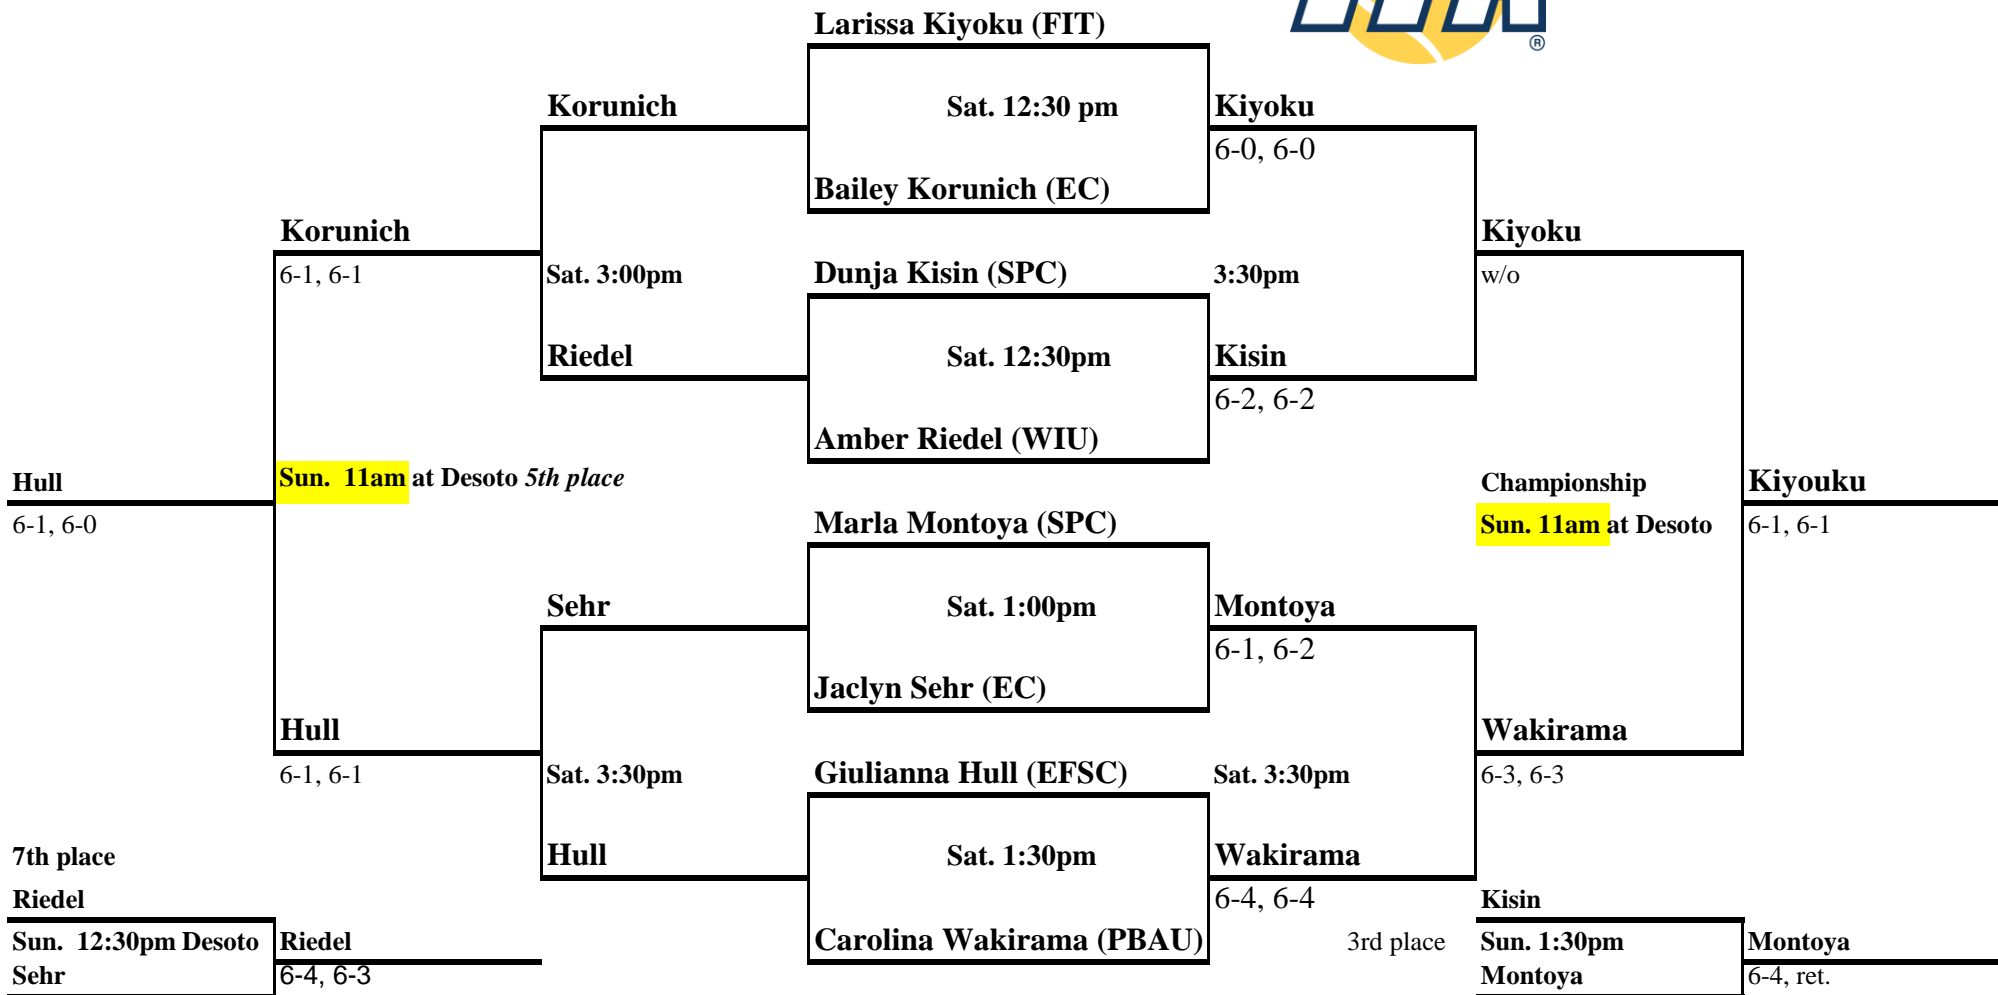

Panther Tennis Invitational

Flight 1 Women's Singles hosted at Desoto Tennis Center
September 16-18, 2016

Event Id: 331715

Panther Tennis Invitational

Flight 2 Women's Singles hosted at Desoto Tennis Center
September 16-18, 2016

Event Id: 331718

Panther Tennis Invitational

Flight 5 Women's Singles hosted at Kiwi Tennis Club
September 16-18, 2016

Event Id: 331719

Panther Tennis Invitational

Flight 6 Women's Singles hosted at Desoto Tennis Center
September 16-18, 2016

Event Id: 331720

Panther Tennis Invitational

Flight 7 Women's Singles hosted at Kiwi Tennis Club
September 16-18, 2016

Event Id: 331721

CLAY COURTS

Panther Tennis Invitational

*Flight 1 Women's Doubles hosted at Desoto Tennis Center
September 16-18, 2016*

Event Id: 331723

Panther Tennis Invitational

Flight 2 Women's Doubles hosted at Desoto Tennis Center
September 16-18, 2016

Event Id: 331724

Panther Tennis Invitational

*Flight 3 Women's Doubles hosted at Kiwi Tennis Club
September 16-18, 2016*