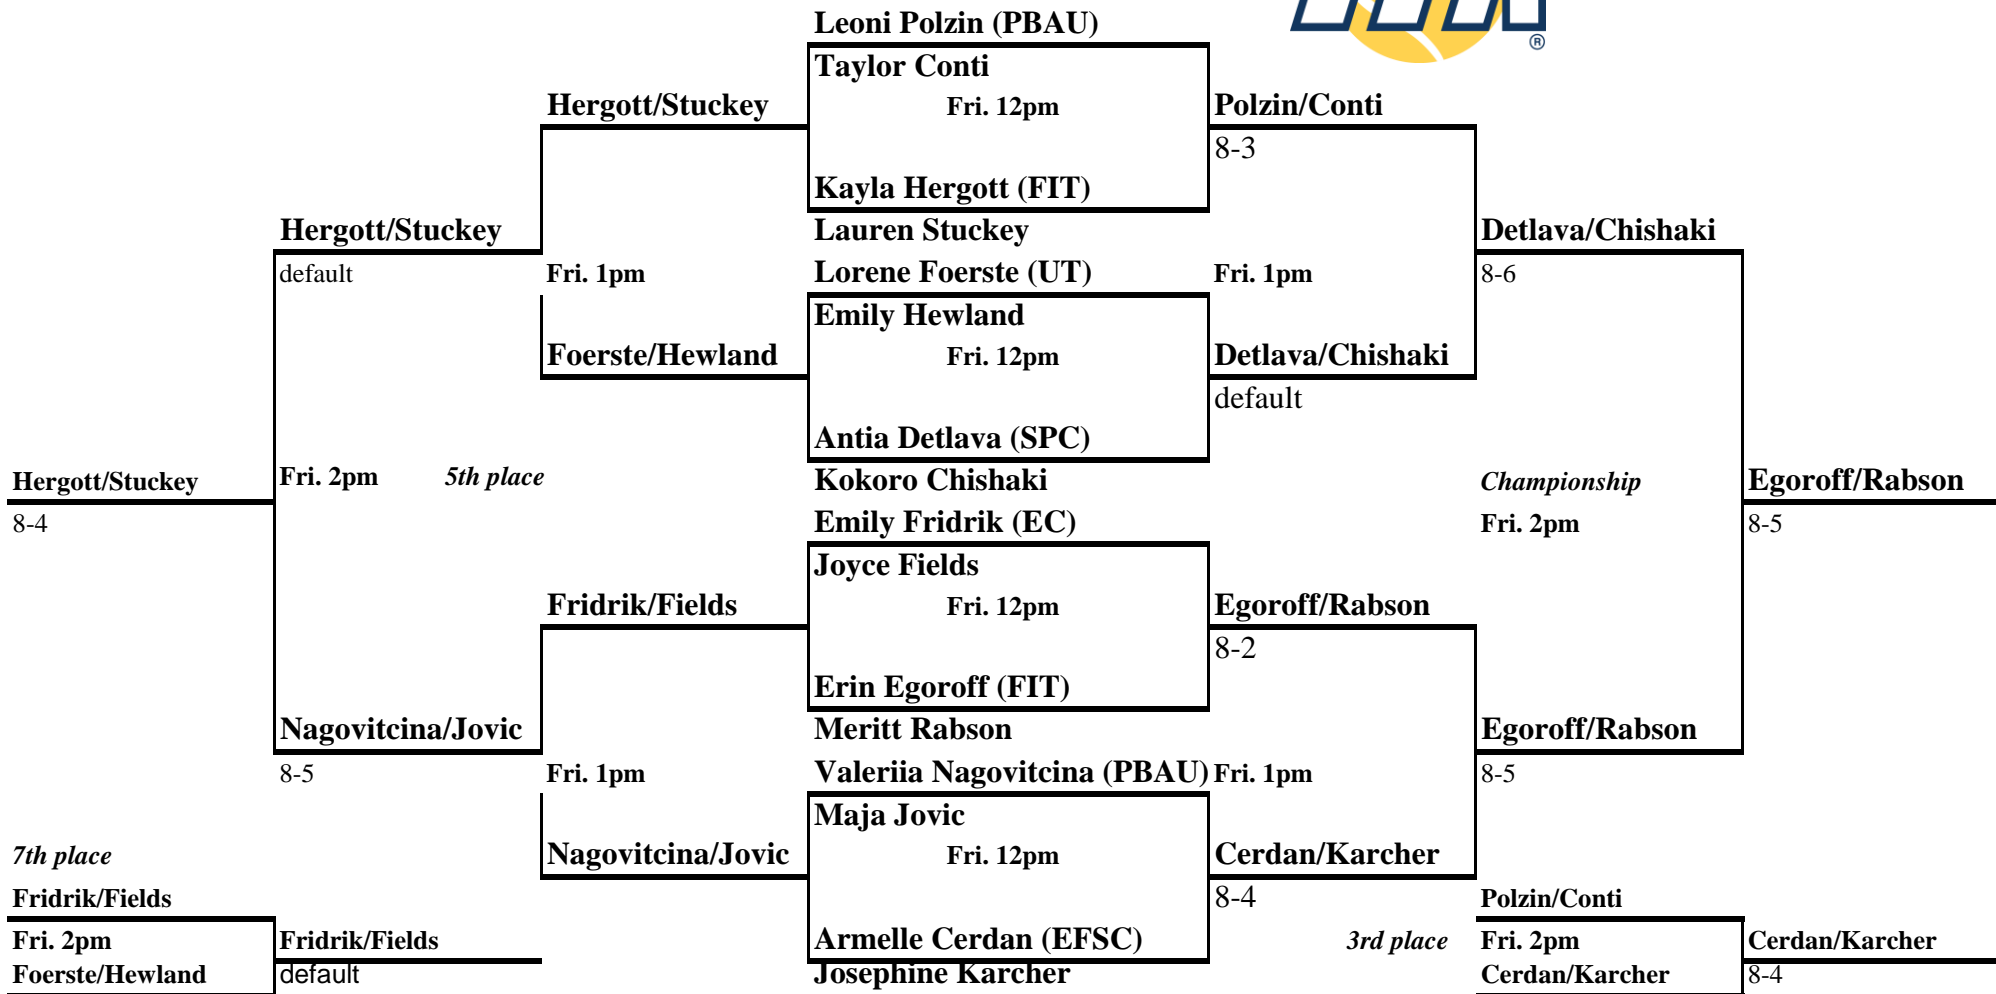

Event Id: 331720

Panther Tennis Invitational

Flight 7 Women's Singles hosted at Kiwi Tennis Club
September 16-18, 2016

Event Id: 331721

CLAY COURTS

Panther Tennis Invitational

*Flight 1 Women's Doubles hosted at Desoto Tennis Center
September 16-18, 2016*

Event Id: 331723

Panther Tennis Invitational

Flight 2 Women's Doubles hosted at Desoto Tennis Center
September 16-18, 2016

Event Id: 331724

Panther Tennis Invitational

*Flight 3 Women's Doubles hosted at Kiwi Tennis Club
September 16-18, 2016*