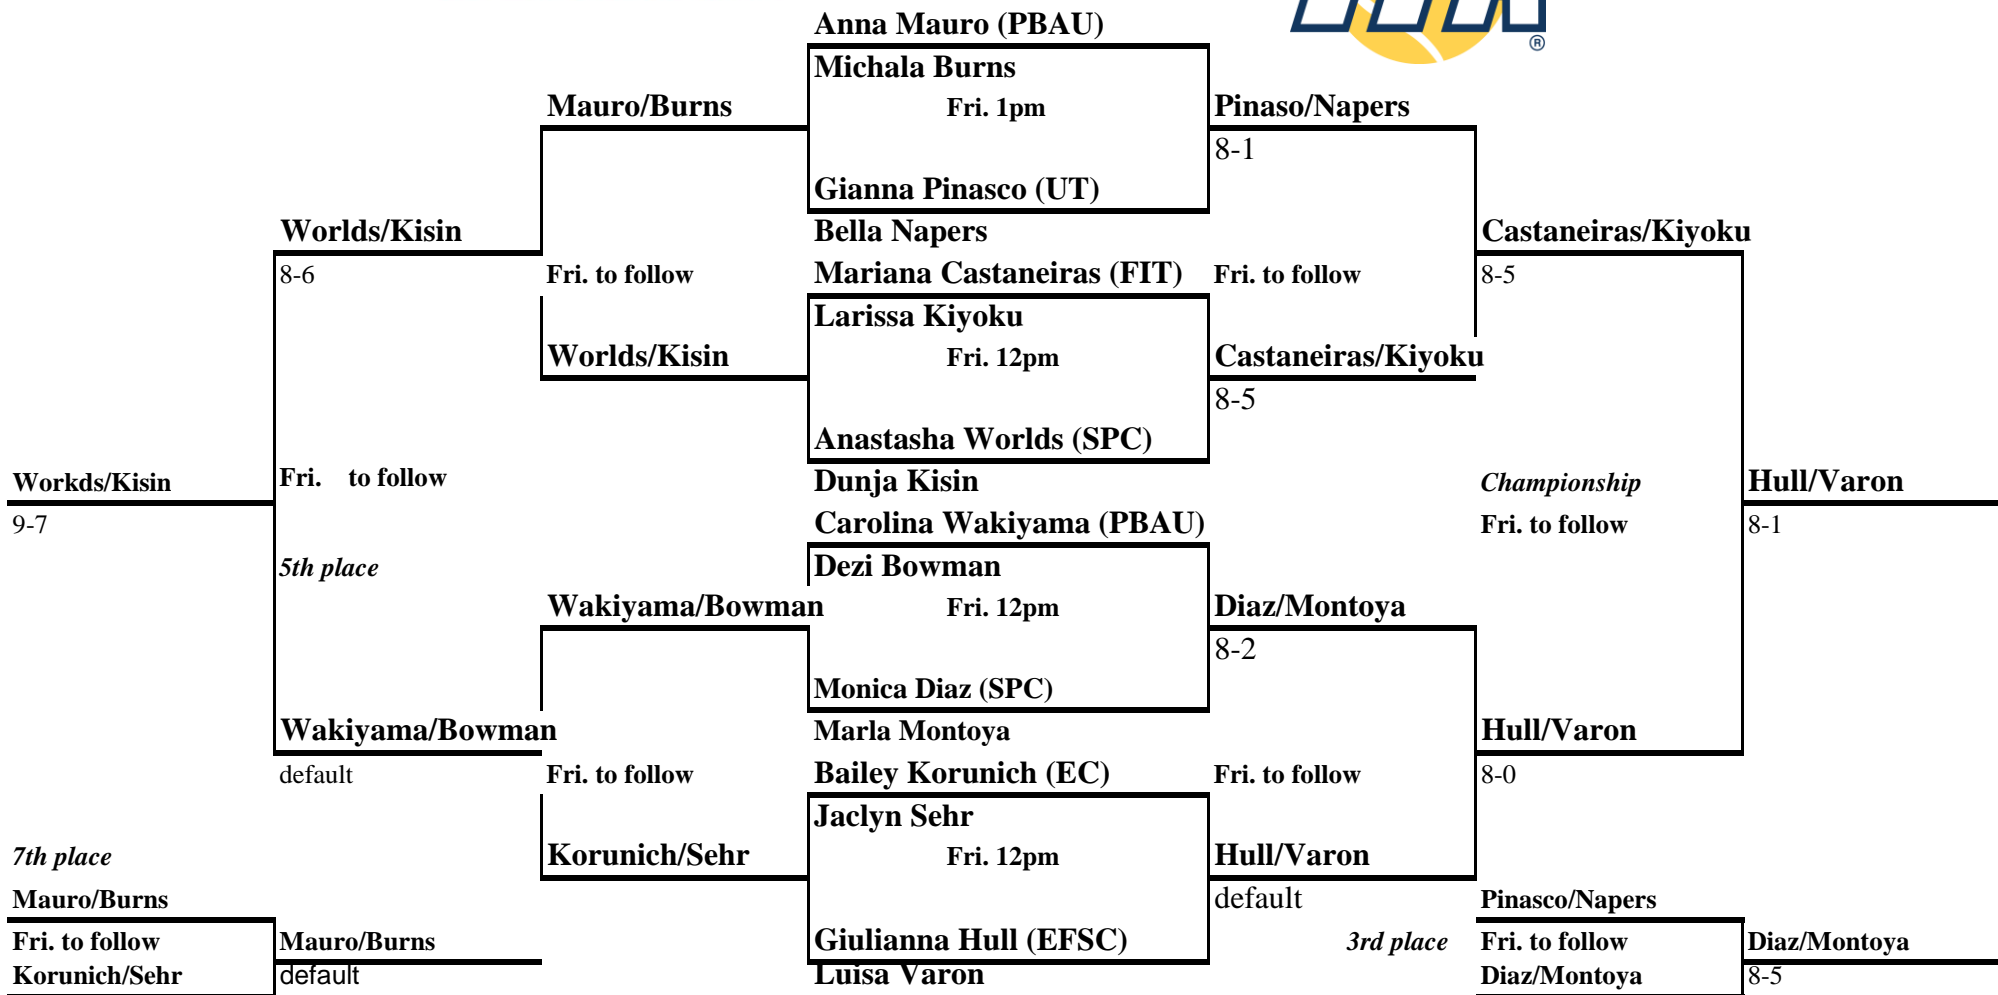

Panther Tennis Invitational

*Flight 3 Women's Doubles hosted at Kiwi Tennis Club
September 16-18, 2016*

Event Id: 331725