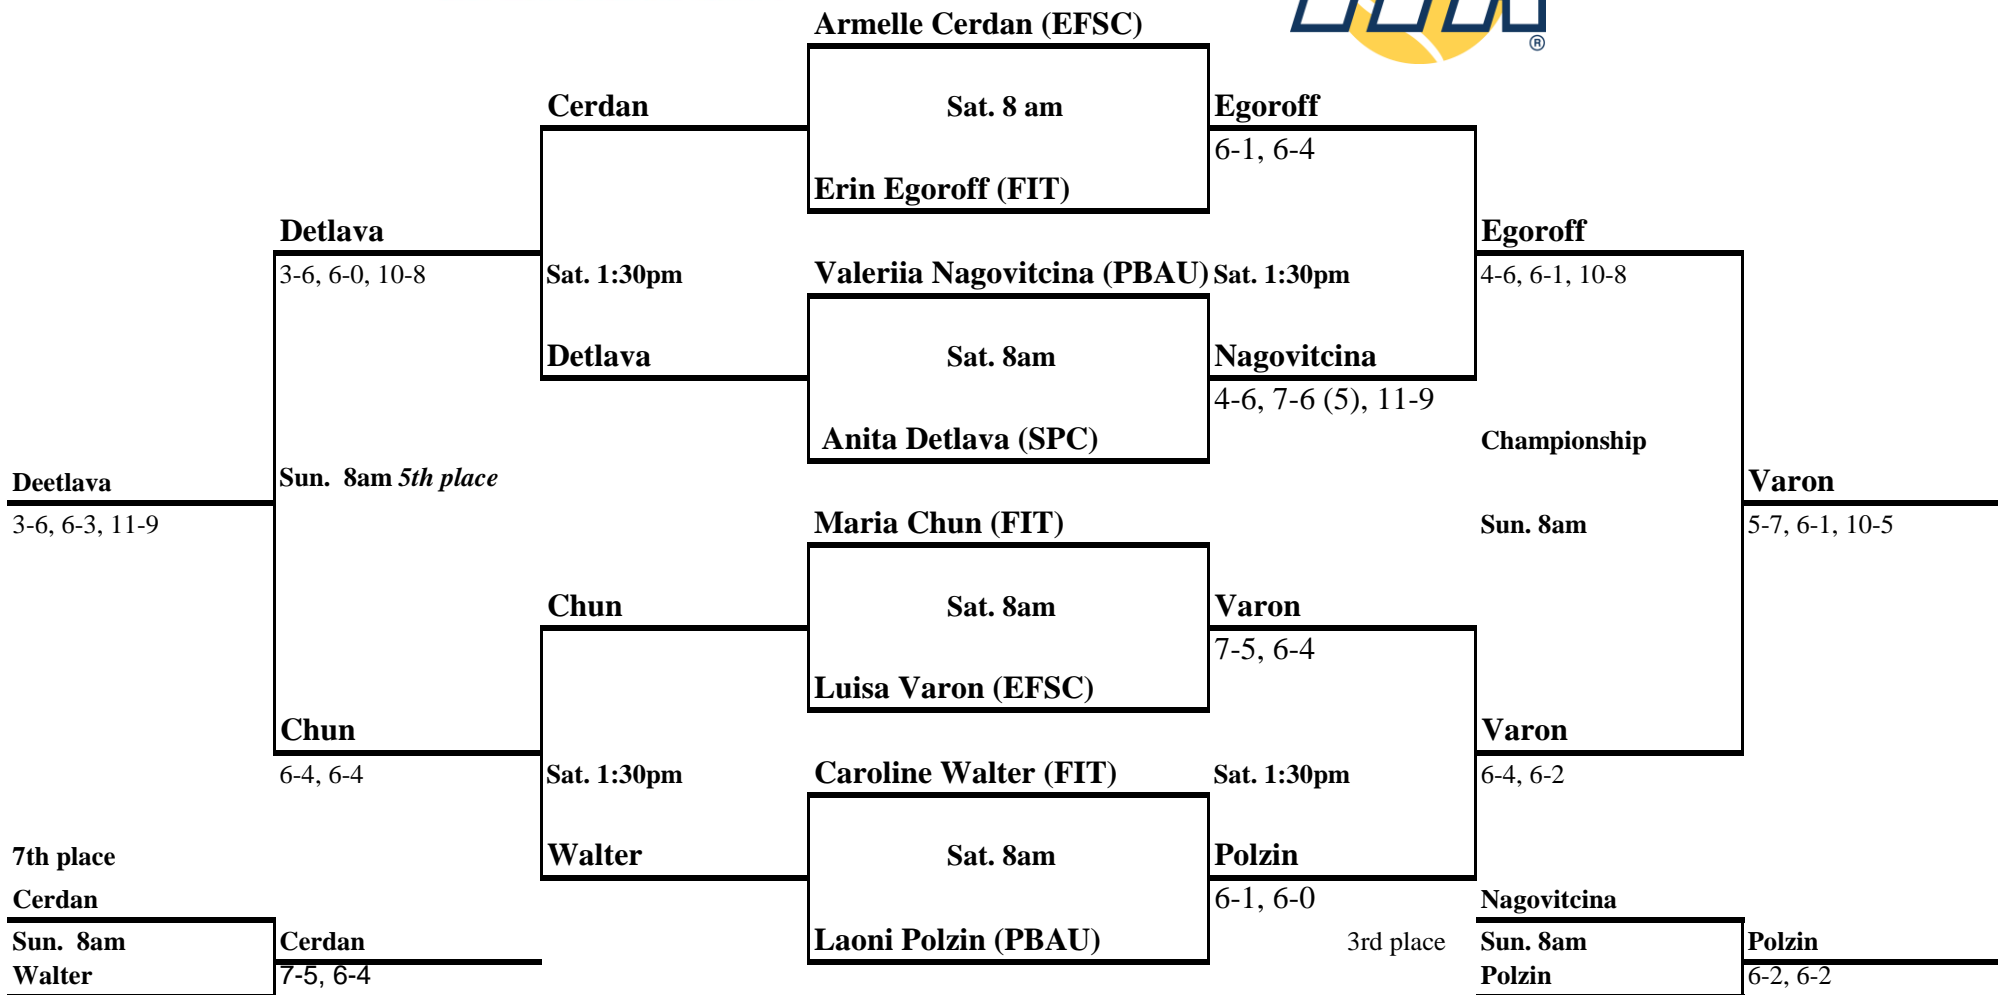

Panther Tennis Invitational

Flight 1 Women's Singles hosted at Desoto Tennis Center
September 16-18, 2016

Event Id: 331715

Panther Tennis Invitational

Flight 2 Women's Singles hosted at Desoto Tennis Center
September 16-18, 2016

Event Id: 331716

Panther Tennis Invitational

Flight 3 Women's Singles hosted at Desoto Tennis Center
September 16-18, 2016

Event Id: 331717

Panther Tennis Invitational

Flight 4 Women's Singles hosted at Desoto Tennis Center
September 16-18, 2016