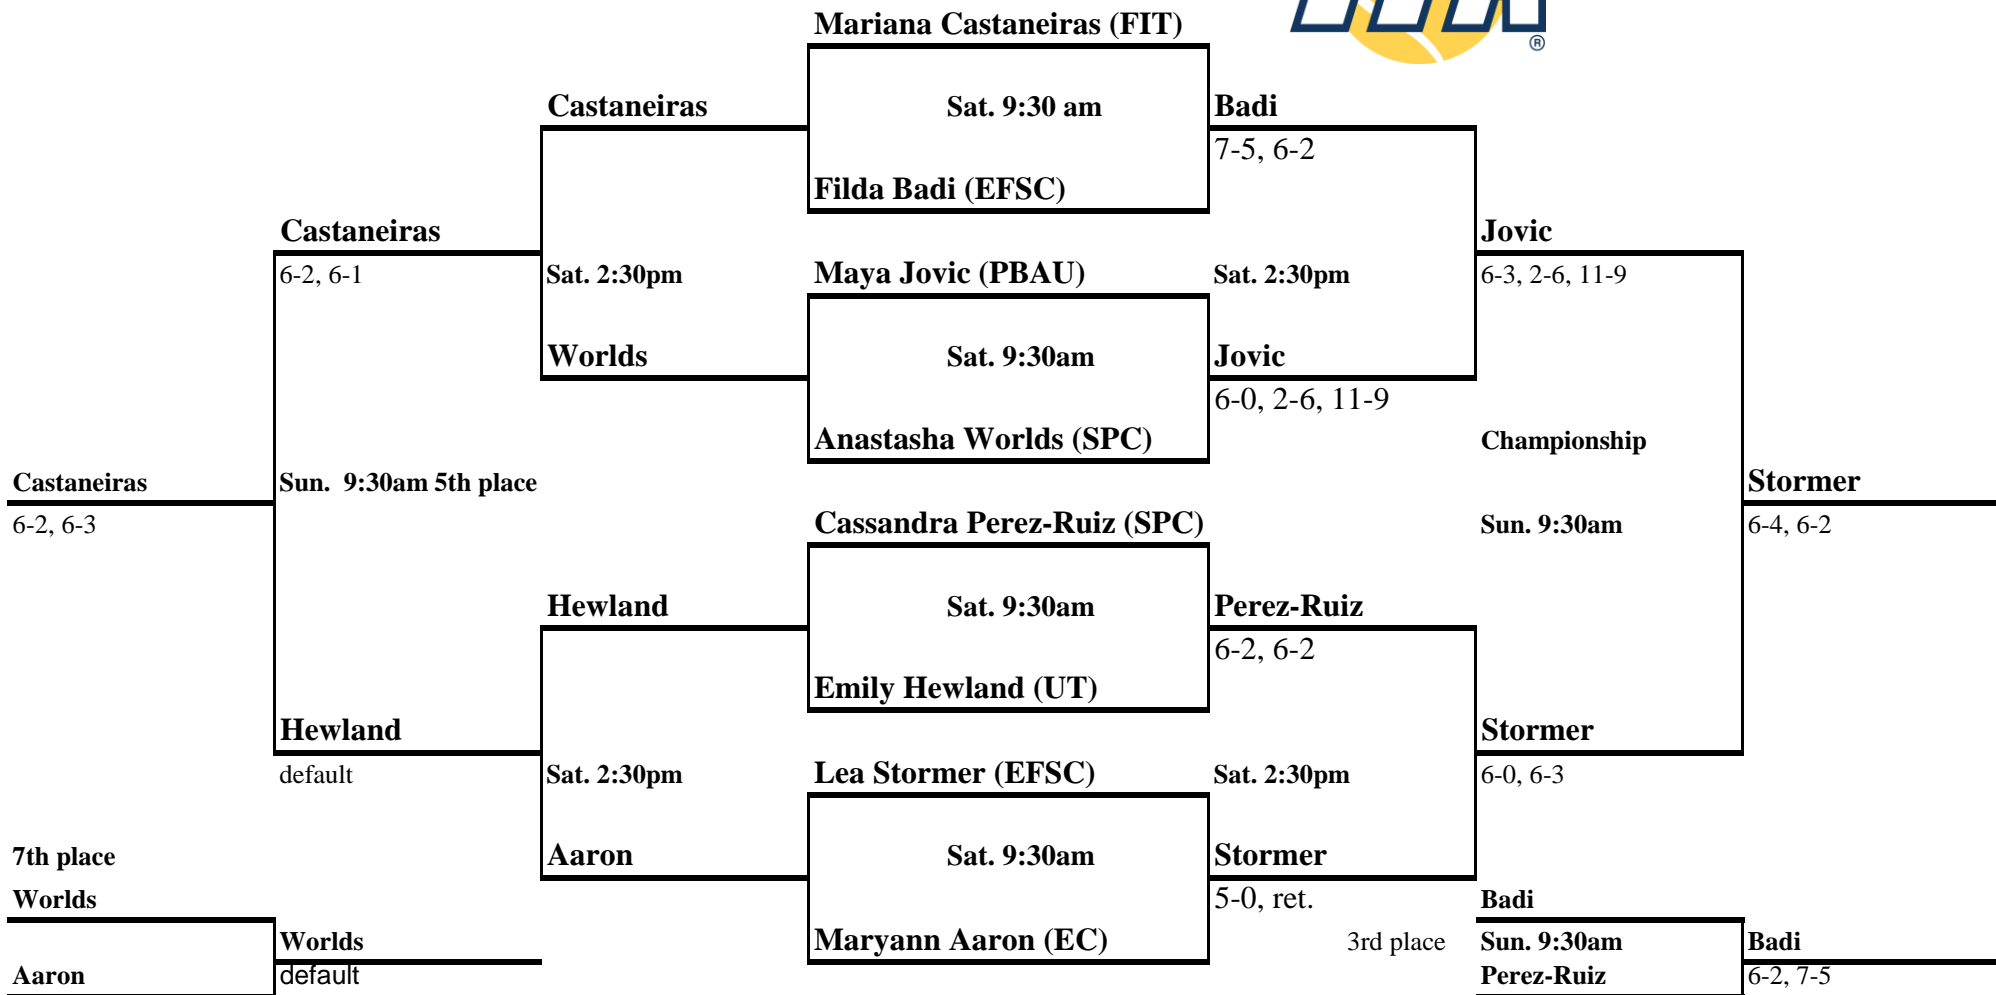

Panther Tennis Invitational

Flight 4 Women's Singles hosted at Desoto Tennis Center
September 16-18, 2016

Event Id: 331718