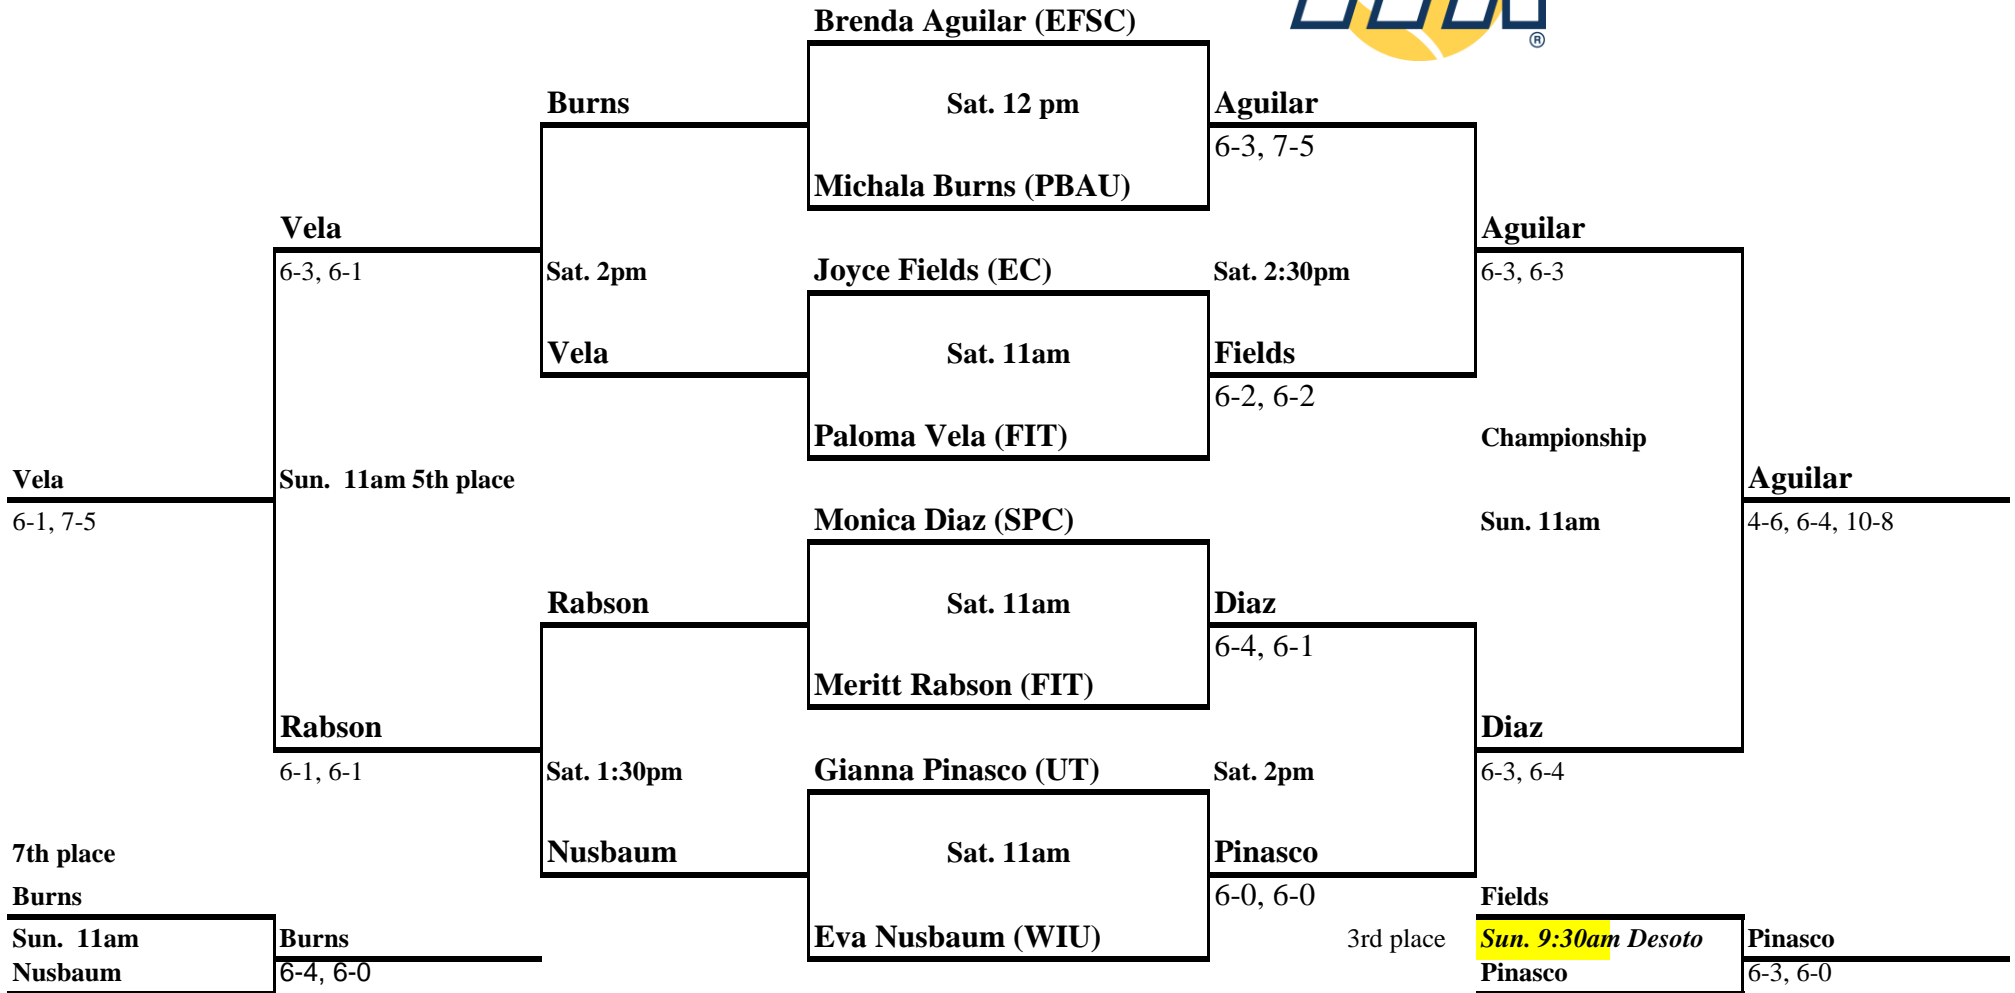

Panther Tennis Invitational

Flight 1 Women's Singles hosted at Desoto Tennis Center
September 16-18, 2016

Event Id: 331715

Panther Tennis Invitational

Flight 2 Women's Singles hosted at Desoto Tennis Center
September 16-18, 2016

Event Id: 331716

Panther Tennis Invitational

Flight 3 Women's Singles hosted at Desoto Tennis Center
September 16-18, 2016

Event Id: 331717

Panther Tennis Invitational

Flight 4 Women's Singles hosted at Desoto Tennis Center
September 16-18, 2016

Event Id: 331718

Panther Tennis Invitational

Flight 5 Women's Singles hosted at Kiwi Tennis Club
September 16-18, 2016

Event Id: 331719

Panther Tennis Invitational

Flight 6 Women's Singles hosted at Desoto Tennis Center
September 16-18, 2016

Event Id: 331720

Panther Tennis Invitational

Flight 7 Women's Singles hosted at Kiwi Tennis Club
September 16-18, 2016

Event Id: 331721

CLAY COURTS

Panther Tennis Invitational

*Flight 1 Women's Doubles hosted at Desoto Tennis Center
September 16-18, 2016*