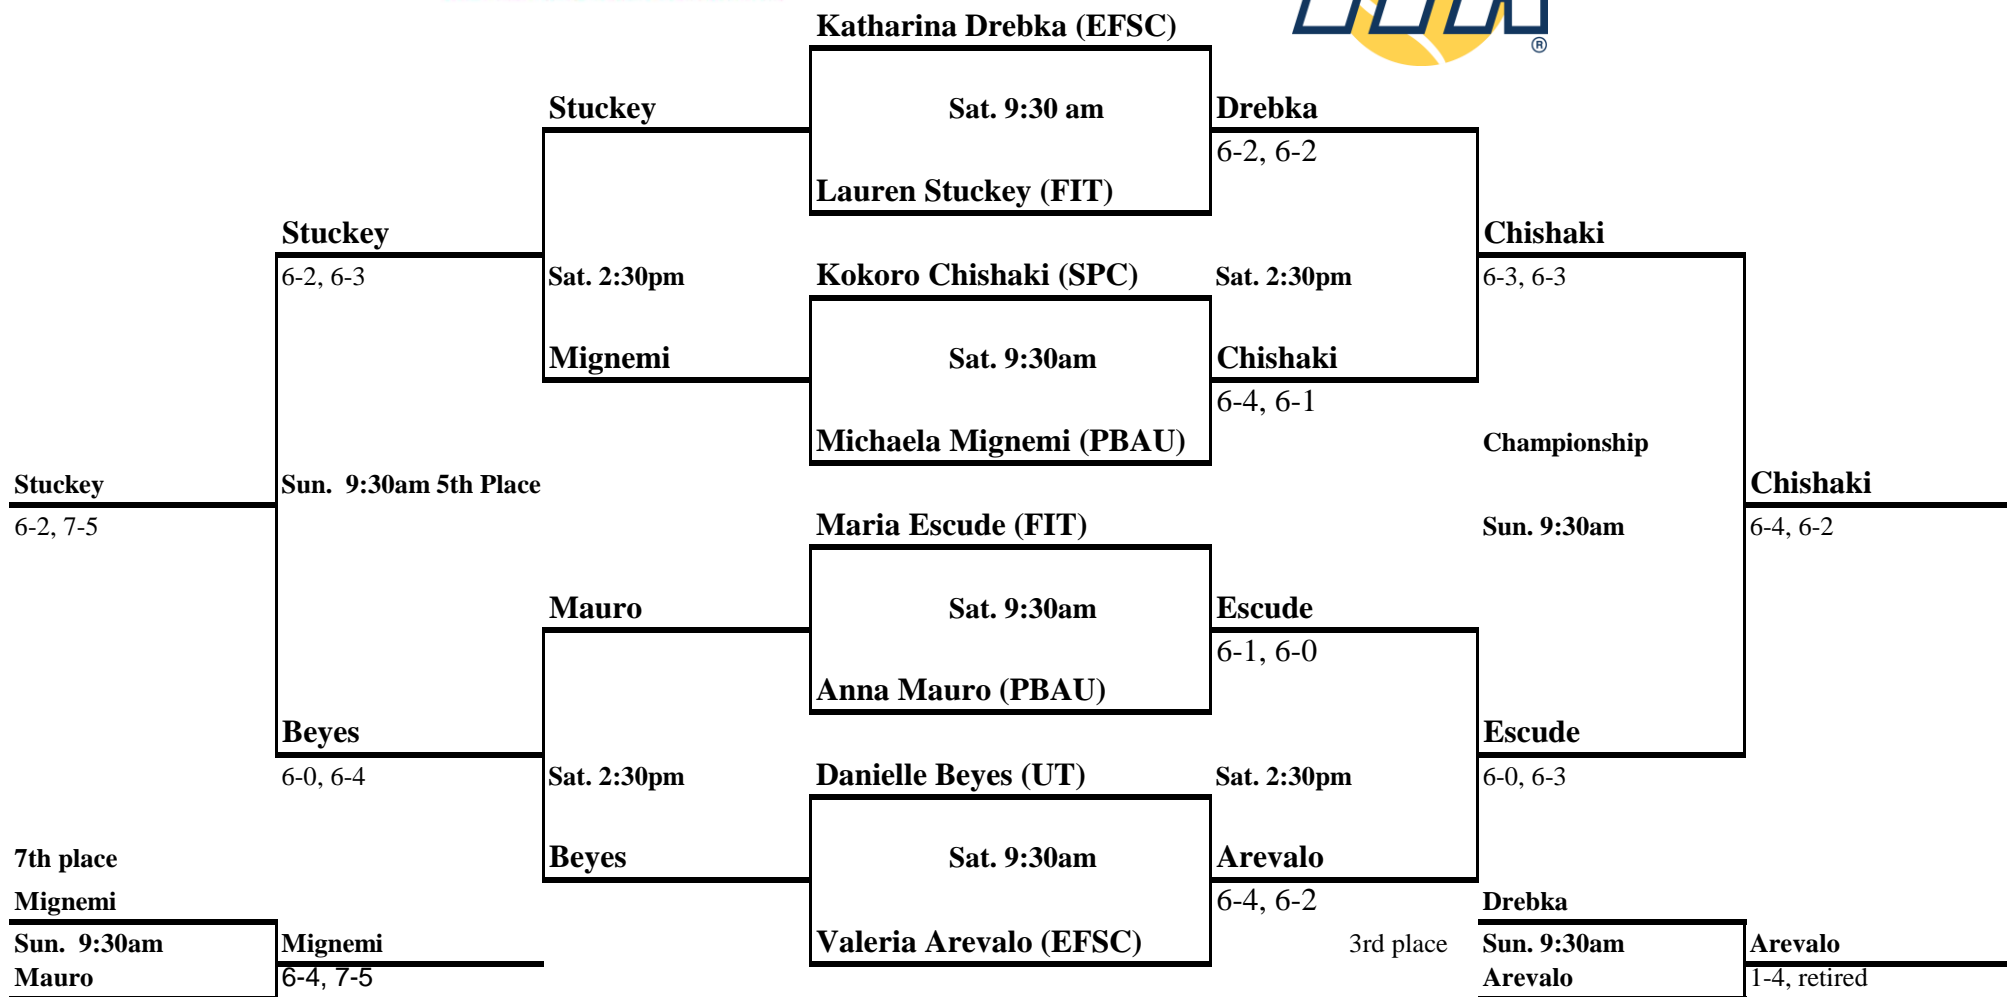

Panther Tennis Invitational

Flight 1 Women's Singles hosted at Desoto Tennis Center
September 16-18, 2016

Event Id: 331715

Panther Tennis Invitational

Flight 2 Women's Singles hosted at Desoto Tennis Center
September 16-18, 2016

Event Id: 331716

Panther Tennis Invitational

Flight 3 Women's Singles hosted at Desoto Tennis Center
September 16-18, 2016

Event Id: 331717

Panther Tennis Invitational

Flight 4 Women's Singles hosted at Desoto Tennis Center
September 16-18, 2016

Event Id: 331718

Panther Tennis Invitational

Flight 5 Women's Singles hosted at Kiwi Tennis Club
September 16-18, 2016

Event Id: 331719

Panther Tennis Invitational

Flight 6 Women's Singles hosted at Desoto Tennis Center
September 16-18, 2016

Event Id: 331720

Panther Tennis Invitational

Flight 7 Women's Singles hosted at Kiwi Tennis Club
September 16-18, 2016

Event Id: 331721

CLAY COURTS

Panther Tennis Invitational

*Flight 1 Women's Doubles hosted at Desoto Tennis Center
September 16-18, 2016*