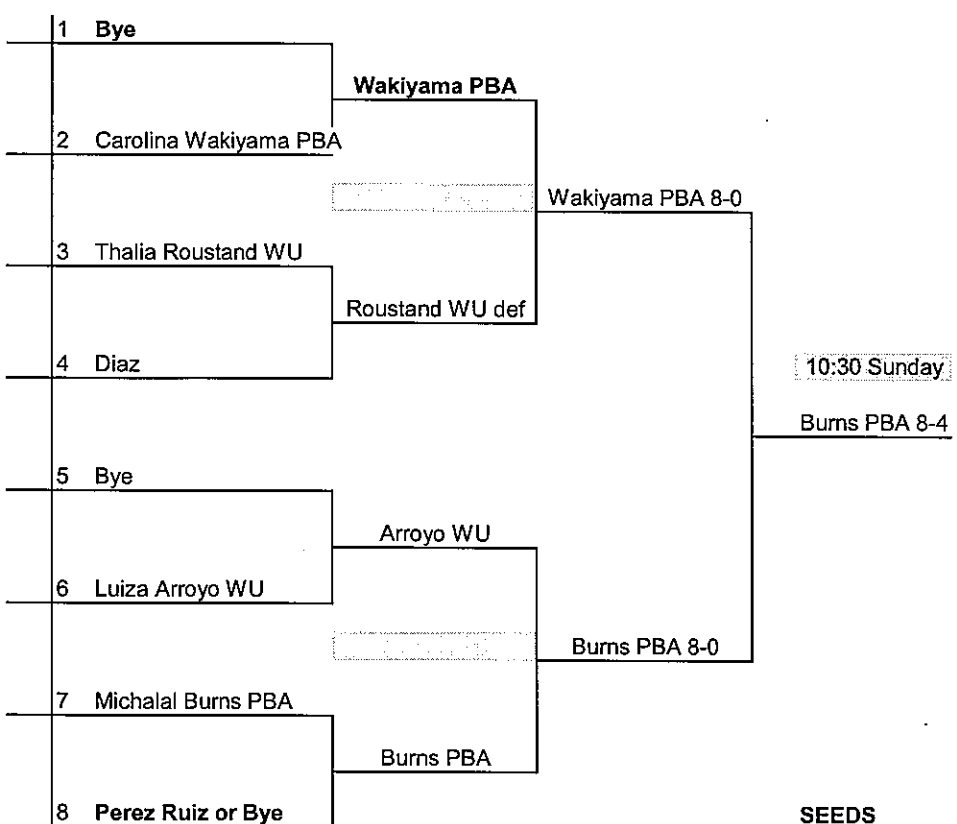

College Tennis Clay Court Championships

An Intercollegiate Tennis Association Sanctioned Event

Hosted by Warner University 10/21-23

Women's Gold Singles

SEEDS

1	Megane Bianco KU
2	Satomi Momose SPC
3	Leoni Polzin PBA
4	Maria Delgadillo ASA

Foerste/Sandoval ASA 8-1

Foerste/Sandoval ASA

4

College Tennis Clay Court Championships

An Intercollegiate Tennis Association Sanctioned Event

Hosted by Warner University 10/21-23

Wilson

	Friday	Saturday	Saturday	Sunday
1	(1) Teodora Stanciu KU	(1) Teodora Stanciu KU		
2	Bye		10:00 (1) Stanciu KU 7-5, 6-1	
3	Carolina Wakiyama PBA 11:00 a.m.	Montoya SPC 4-6 7-5 10-8		
4	Marla Mesa Montoya SPC		12:00 Roncatti PBA 7-5, 6-2	
5	Florencia Roncatti PBA 11:00 a.m.	Roncatti PBA 6-0 7-5		
6	Thalia Roustand WU		10:00 Roncatti PBA 4-1, ret	
7	Bye			
8	(4) Monica Diaz SPC	(4) Monica Diaz SPC		Sunday 10:30 (3) Mauro PBA 7-6 (4), 6-1
9	(3) Anna Mauro PBA	(3) Anna Mauro PBA		
10	Bye		10:00 (3) Mauro PBA 6-3, 6-0	
11	Luiza Arroyo WU 11:00 a.m.	Kisin SPC 6-2 6-3		
12	Danja Kisin SPC		12:00 (3) Mauro PBA 6-1, 6-2	
13	Caitlin Ryan WU 11:00 a.m.	Ryan WU 7-5 1-6 10-3		
14	Michalal Burns PBA		10:00 (2) Perez Ruiz SPC 6-4, 7-5	
15	Bye			
16	(2) Cassandra Perez Ruiz SPC	(2) Cassandra Perez Ruiz SPC		

SEEDS

1	Teodora Stanciu KU
2	Cassandra Perez Ruiz SPC
3	Anna Mauro PBA
4	Monica Diaz SPC

Doubles Navy Draw

SEEDS

1	Goncalves/Stanciu KU
2	Worlds/Montoya SPC
3	Roncatti/Burns PBA
4	Arroyo/Ordonez WU

SEEDS

1	
2	
3	
4	