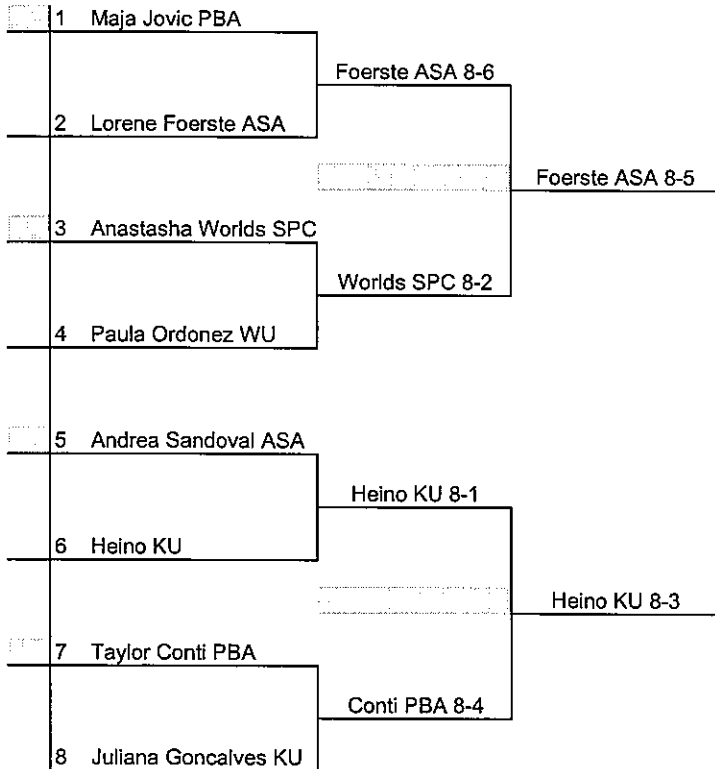

College Tennis Clay Court Championships

An Intercollegiate Tennis Association Sanctioned Event

Hosted by Warner University 10/21-23

Women's Gold Singles

SEEDS

1	Megane Bianco KU
2	Satomi Momose SPC
3	Leoni Polzin PBA
4	Maria Delgadillo ASA

Women's Gold Doubles

Saturday

Sunday 9:00

(3) Detlava/Momose SPC 8-6

SEEDS

1	Bianco/Heino KU
2	Polzin/Conti PBA
3	Detlava/Momose SPC
4	Delgadillo/Nassik ASA

Backdraw Gold WS

Sunday 10:30

Heino KU 8-4

SEEDS

1	
2	

Backdraw WD Gold

3	
4	

Nagovtcina/Jovic PBA

1

.....

Foerste/Sandoval ASA 8-1

Foerste/Sandoval ASA

4

College Tennis Clay Court Championships

An Intercollegiate Tennis Association Sanctioned Event

Hosted by Warner University 10/21-23

Wilson

	Friday	Saturday	Saturday	Sunday
1	(1) Teodora Stanciu KU	(1) Teodora Stanciu KU		
2	Bye		10:00 (1) Stanciu KU 7-5, 6-1	
3	Carolina Wakiyama PBA 11:00 a.m.	Montoya SPC 4-6 7-5 10-8		
4	Marla Mesa Montoya SPC		12:00 Roncatti PBA 7-5, 6-2	
5	Florencia Roncatti PBA 11:00 a.m.	Roncatti PBA 6-0 7-5		
6	Thalia Roustand WU		10:00 Roncatti PBA 4-1, ret	
7	Bye			
8	(4) Monica Diaz SPC	(4) Monica Diaz SPC		Sunday 10:30 (3) Mauro PBA 7-6 (4), 6-1
9	(3) Anna Mauro PBA	(3) Anna Mauro PBA		
10	Bye		10:00 (3) Mauro PBA 6-3, 6-0	
11	Luiza Arroyo WU 11:00 a.m.	Kisin SPC 6-2 6-3		
12	Danja Kisin SPC		12:00 (3) Mauro PBA 6-1, 6-2	
13	Caitlin Ryan WU 11:00 a.m.	Ryan WU 7-5 1-6 10-3		
14	Michalal Burns PBA		10:00 (2) Perez Ruiz SPC 6-4, 7-5	
15	Bye			
16	(2) Cassandra Perez Ruiz SPC	(2) Cassandra Perez Ruiz SPC		