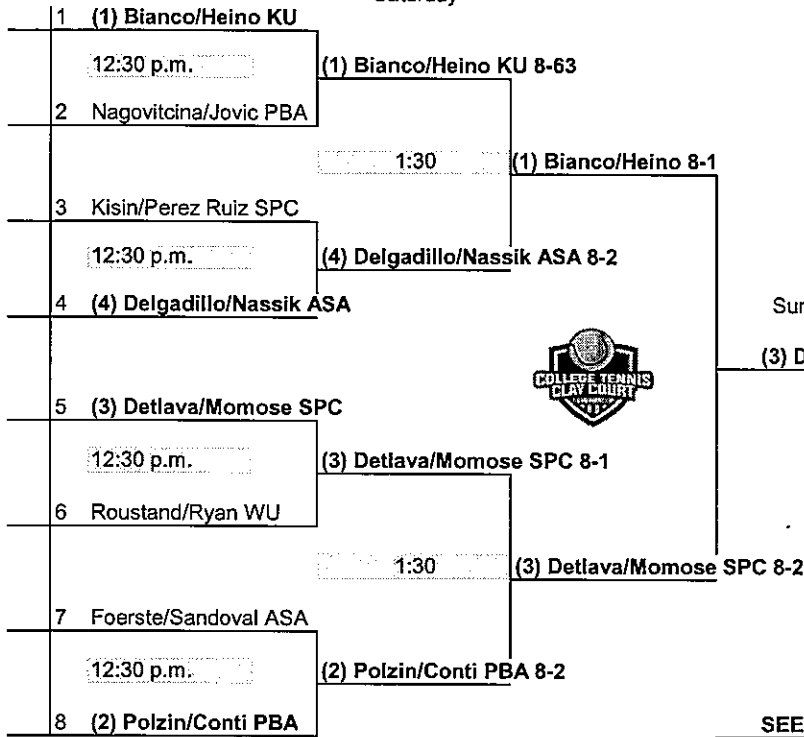

Women's Gold Doubles

Saturday

Sunday 9:00

(3) Detlava/Momose SPC 8-6

SEEDS

1	Bianco/Heino KU
2	Polzin/Conti PBA
3	Detlava/Momose SPC
4	Delgadillo/Nassik ASA