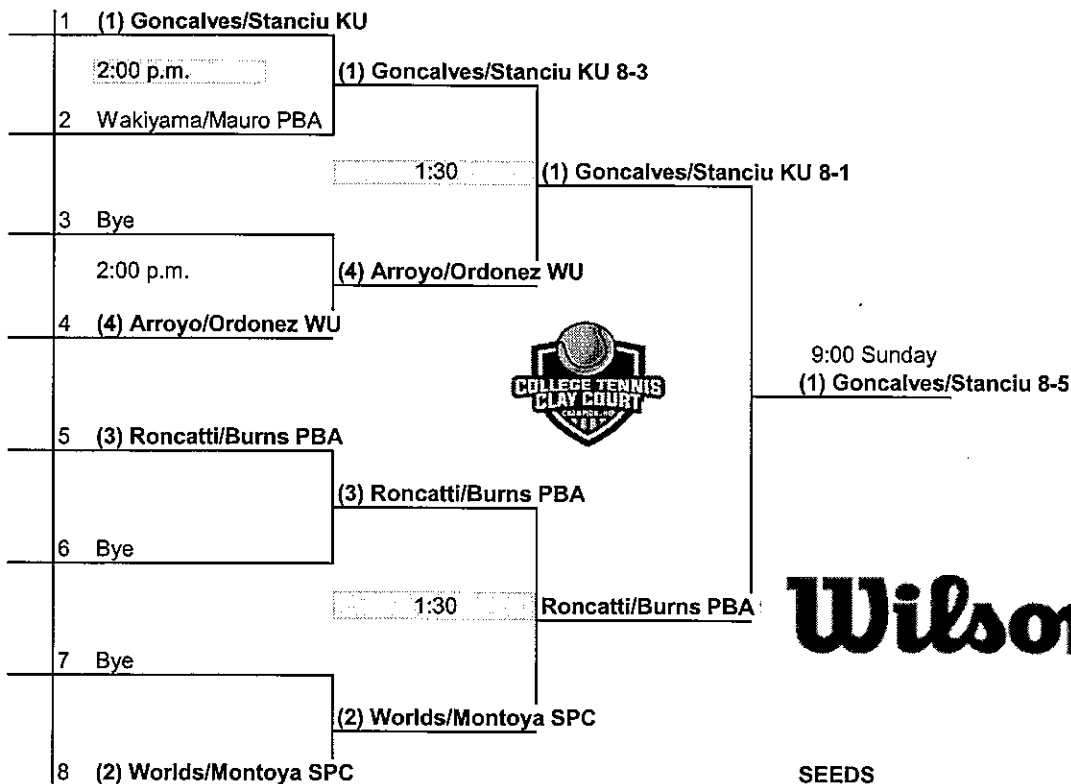

College Tennis Clay Court Championships

An Intercollegiate Tennis Association Sanctioned Event

Hosted by Warner University 10/21-23

Women's Gold Singles

SEEDS

1	Megane Bianco KU
2	Satomi Momose SPC
3	Leoni Polzin PBA
4	Maria Delgadillo ASA

Foerste/Sandoval ASA 8-1

Foerste/Sandoval ASA

4

College Tennis Clay Court Championships

An Intercollegiate Tennis Association Sanctioned Event

Hosted by Warner University 10/21-23

Wilson

	Friday	Saturday	Saturday	Sunday
1	(1) Teodora Stanciu KU	(1) Teodora Stanciu KU		
2	Bye		10:00 (1) Stanciu KU 7-5, 6-1	
3	Carolina Wakiyama PBA 11:00 a.m.	Montoya SPC 4-6 7-5 10-8		
4	Marla Mesa Montoya SPC		12:00 Roncatti PBA 7-5, 6-2	
5	Florencia Roncatti PBA 11:00 a.m.	Roncatti PBA 6-0 7-5		
6	Thalia Roustand WU		10:00 Roncatti PBA 4-1, ret	
7	Bye			
8	(4) Monica Diaz SPC	(4) Monica Diaz SPC		Sunday 10:30 (3) Mauro PBA 7-6 (4), 6-1
9	(3) Anna Mauro PBA	(3) Anna Mauro PBA		
10	Bye		10:00 (3) Mauro PBA 6-3, 6-0	
11	Luiza Arroyo WU 11:00 a.m.	Kisin SPC 6-2 6-3		
12	Danja Kisin SPC		12:00 (3) Mauro PBA 6-1, 6-2	
13	Caitlin Ryan WU 11:00 a.m.	Ryan WU 7-5 1-6 10-3		
14	Michalal Burns PBA		10:00 (2) Perez Ruiz SPC 6-4, 7-5	
15	Bye			
16	(2) Cassandra Perez Ruiz SPC	(2) Cassandra Perez Ruiz SPC		

SEEDS

1	Teodora Stanciu KU
2	Cassandra Perez Ruiz SPC
3	Anna Mauro PBA
4	Monica Diaz SPC

Doubles Navy Draw

SEEDS

1	Goncalves/Stanciu KU
2	Worlds/Montoya SPC
3	Roncatti/Burns PBA
4	Arroyo/Ordonez WU

SEEDS

1	
2	
3	
4	