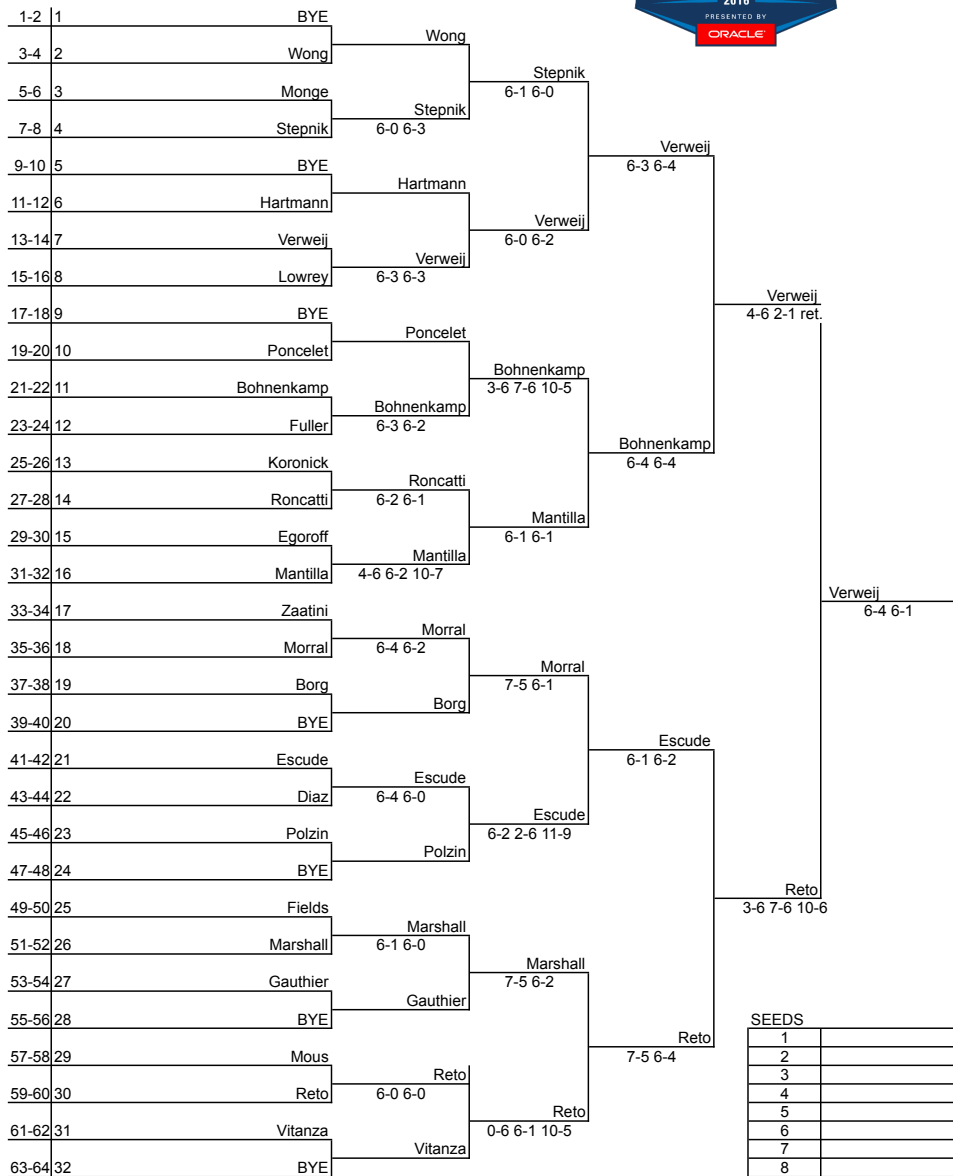

2016 ITA Regional Championships

Presented by Oracle

Consolation Singles